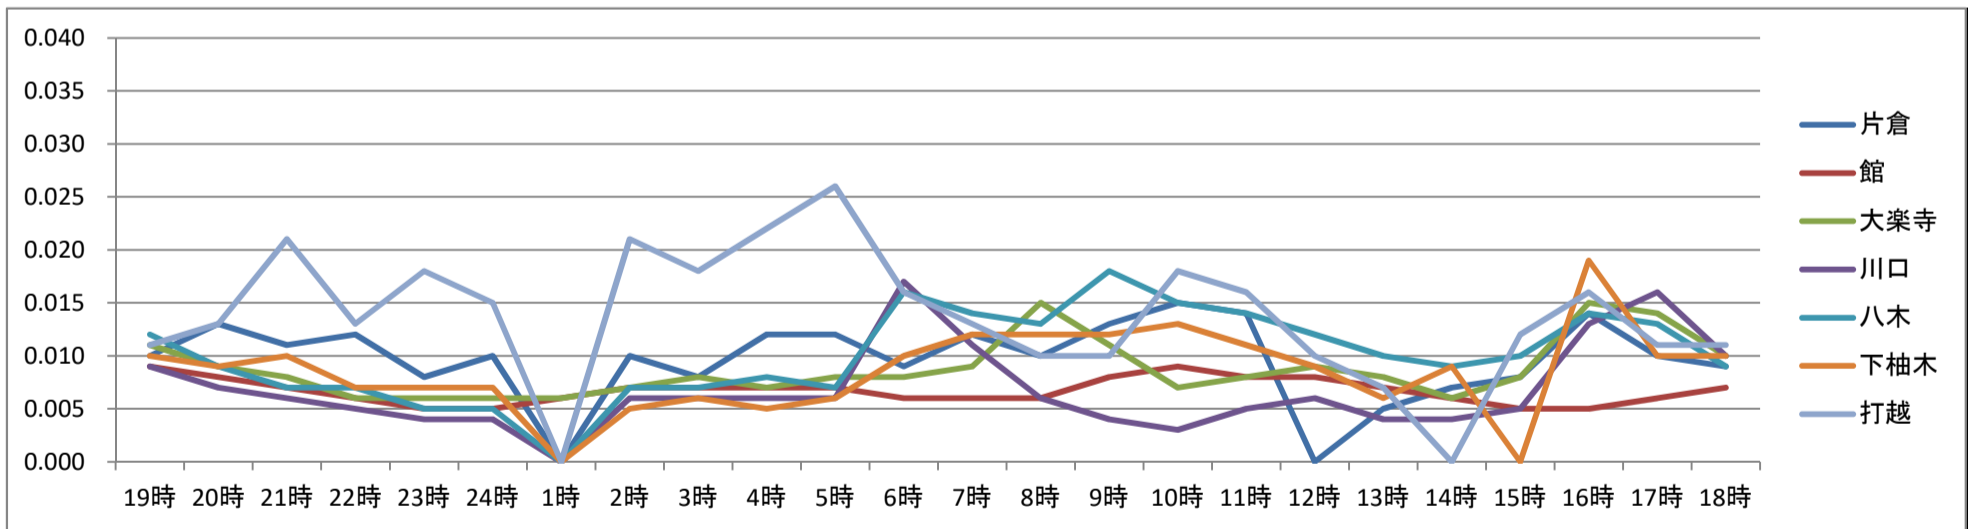

八王子市測定局データ(2017年6月)