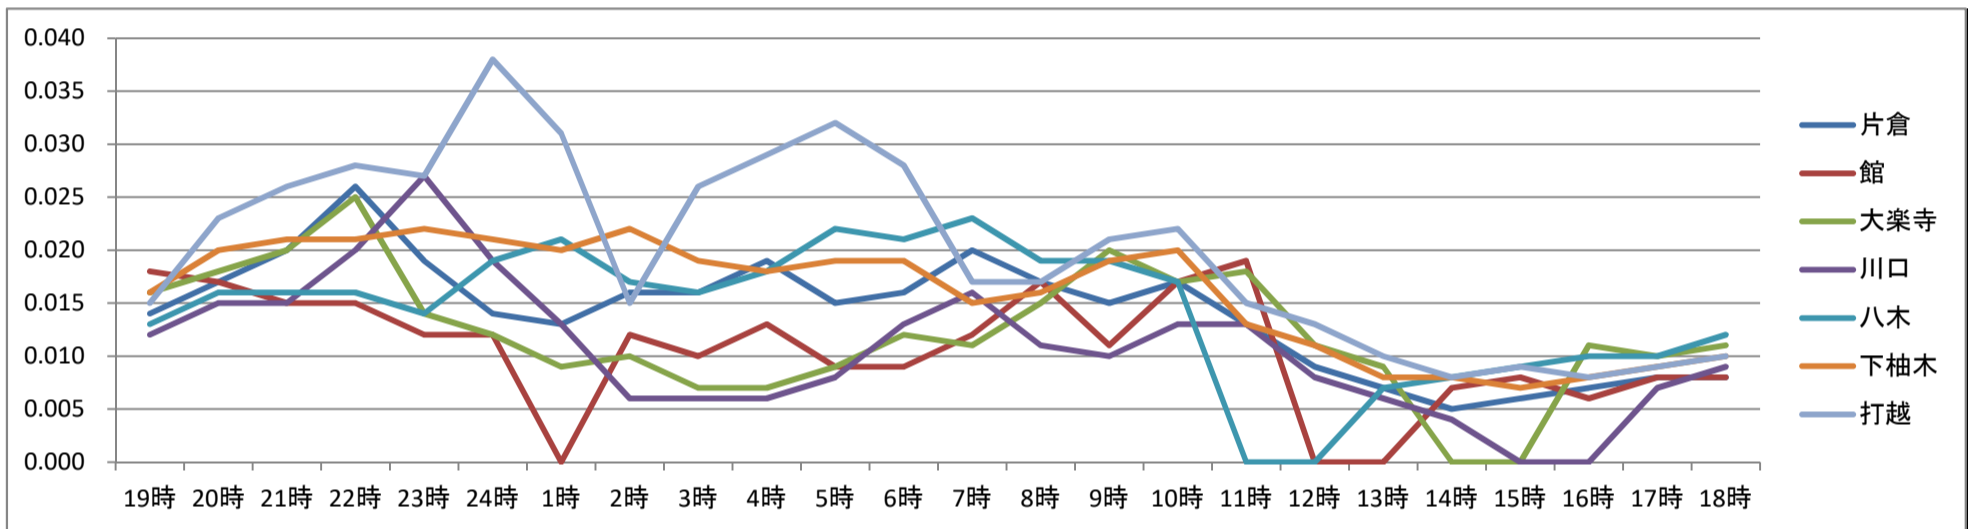

八王子市測定局データ(2017年6月)